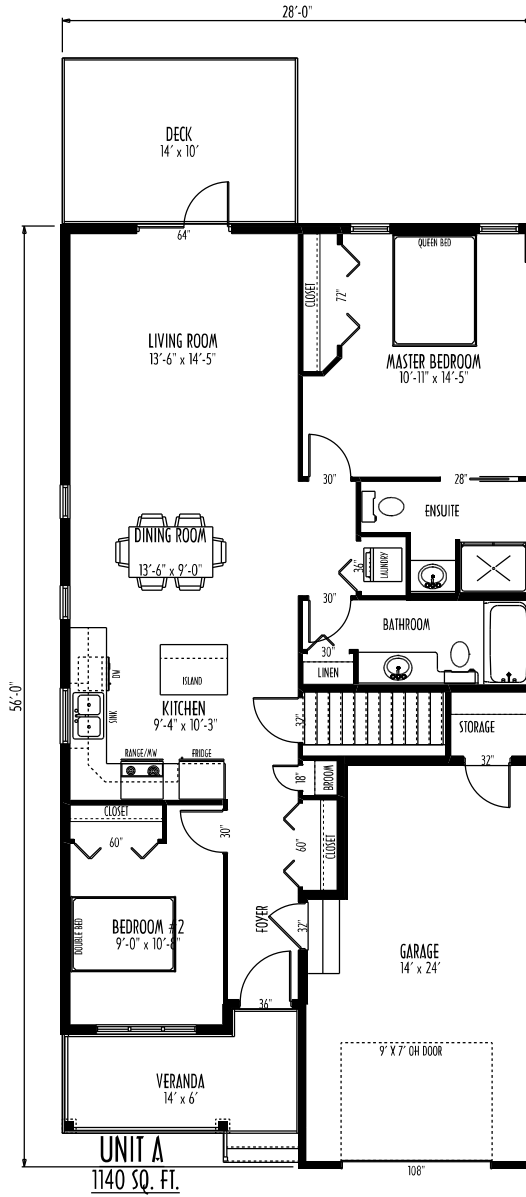

FRONT ELEVATION

195 Park Rd. West
Steinbach MB, R5G 1V5
Ph: (204) 326-6742
Toll Free: 1 (866) 898-4689
info@springhome.net
www.springhome.net

SH-05A-11