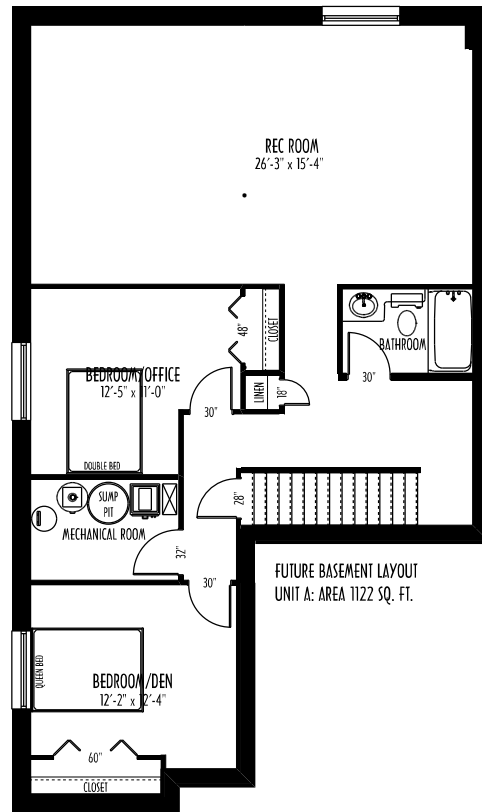

FRONT ELEVATION

195 Park Rd. West
Steinbach MB, R5G 1V5
Ph: (204) 326-6742
Toll Free: 1 (866) 898-4689
info@springhome.net
www.springhome.net

SH-05A-11