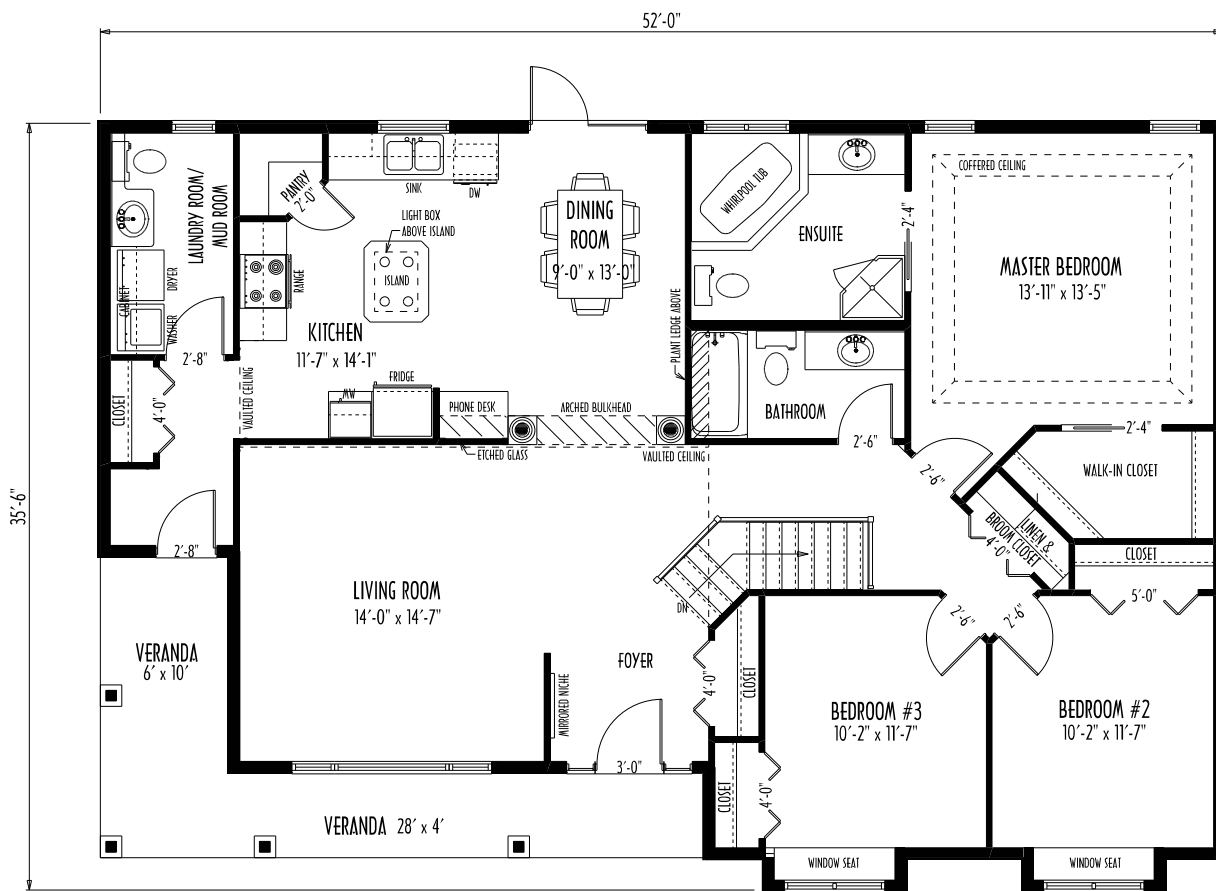

FRONT ELEVATION

MAIN FLOOR PLAN
AREA 1616 SQ. FT.

195 Park Rd. West
Steinbach MB, R5G 1V5
Ph: (204) 326-6742
Toll Free: 1 (866) 898-4689
info@springhome.net
www.springhome.net

**SPRINGWOOD
HOMES**

SH-17-03