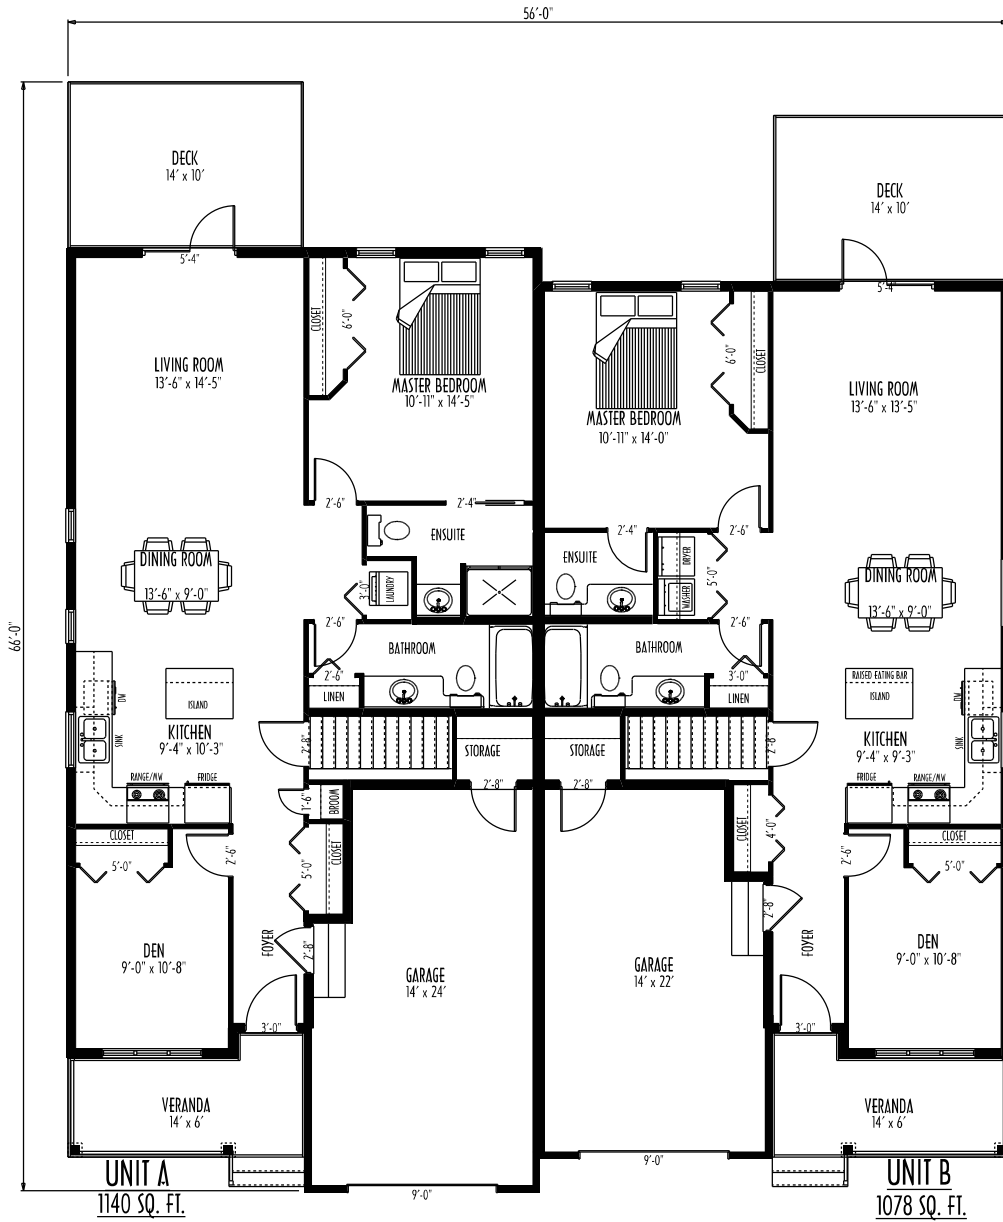

FRONT ELEVATION

195 Park Rd. West
 Steinbach MB, R5G 1V5
 Ph: (204) 326-6742
 Toll Free: 1 (866) 898-4689
 info@springhome.net
 www.springhome.net

**SPRINGWOOD
 HOMES**

SH-05-11